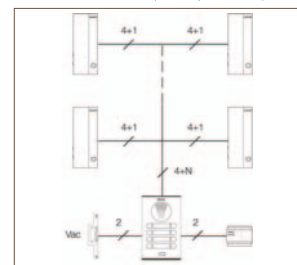

Cityline
Classic

Cityline

- For immediate Fermax Cityline Classic panel replacement. (Same flush box required).

As for other brands using the decorative or customizable frames available.

Installation kits: 4 + N (1 wire per button)